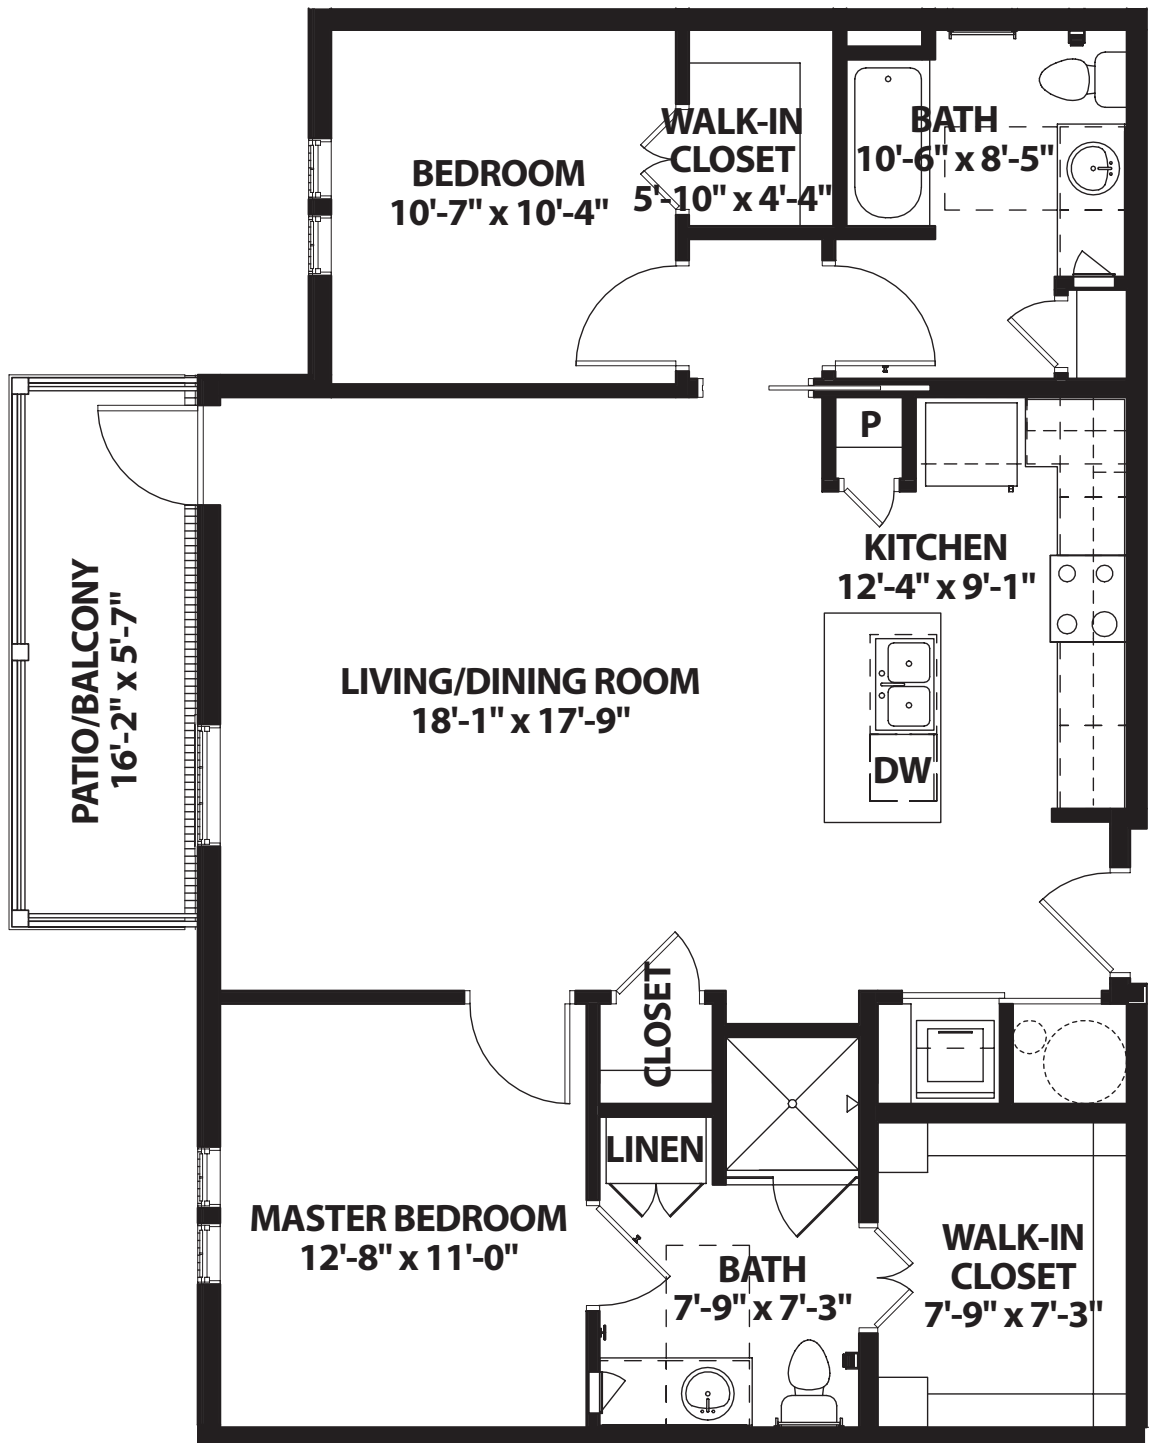

# Mesquite

Two Bedroom, Two Bath  
1,145 sq. ft.

Room dimensions subject to change.