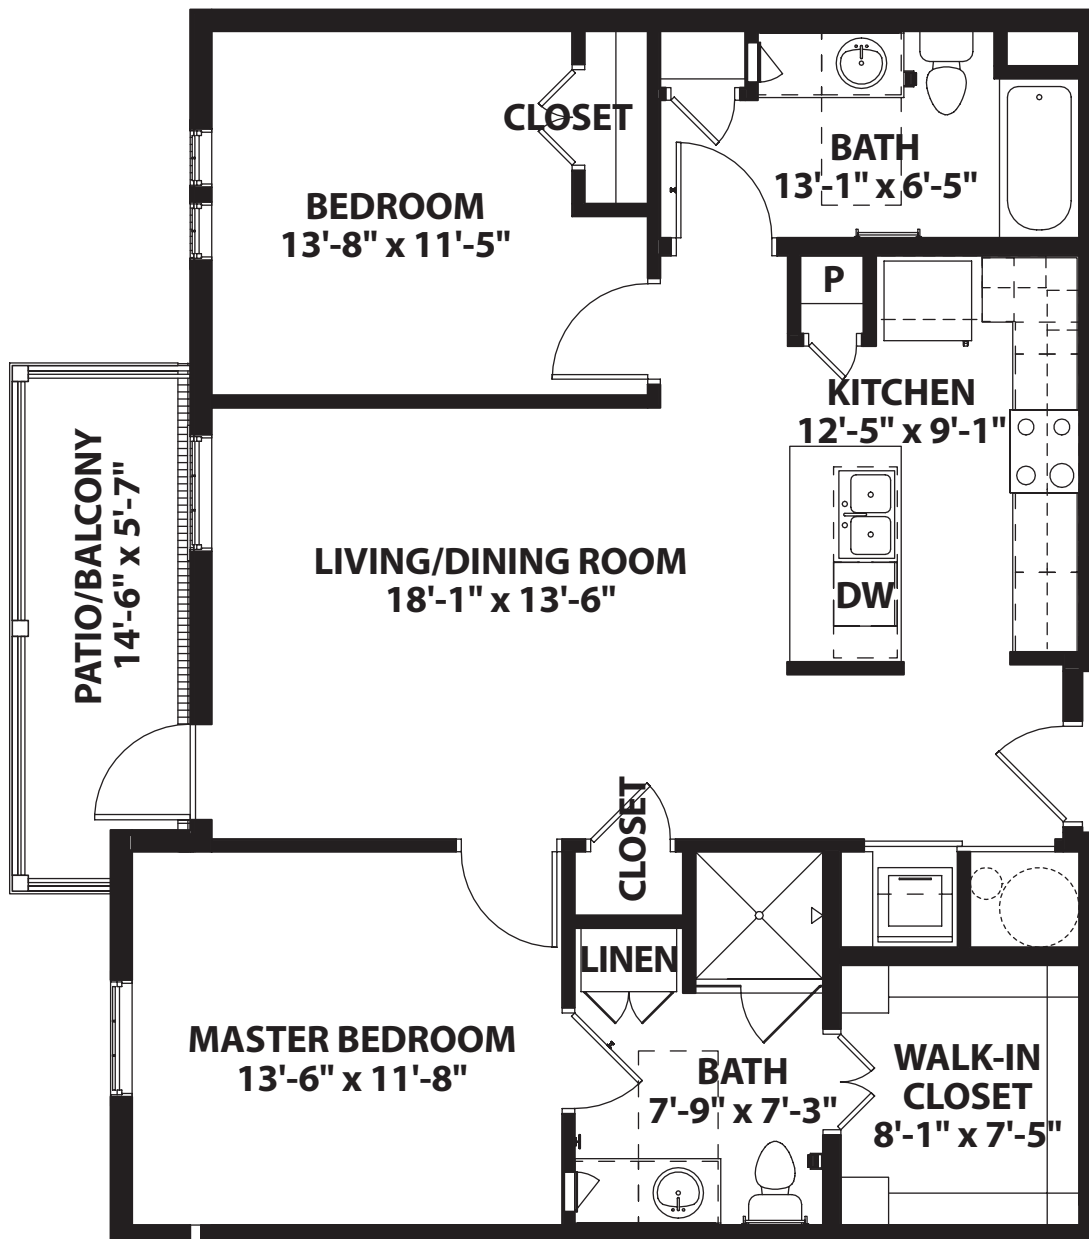

Cedar

Two Bedroom, Two Bath
1,088 sq. ft.

Room dimensions subject to change.